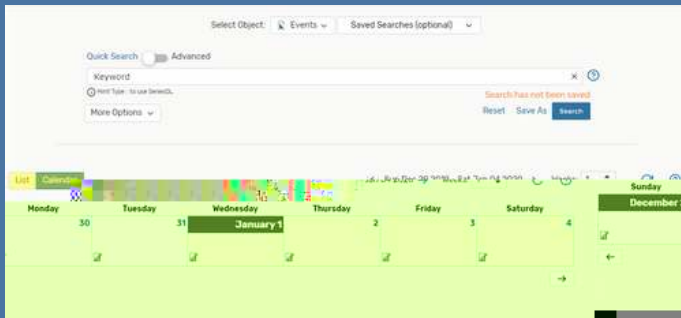

I:z' fl f:ŁOz: kŁ

Homescreen

Event Search

-

Event List vs Calendar

-

-

Location Search